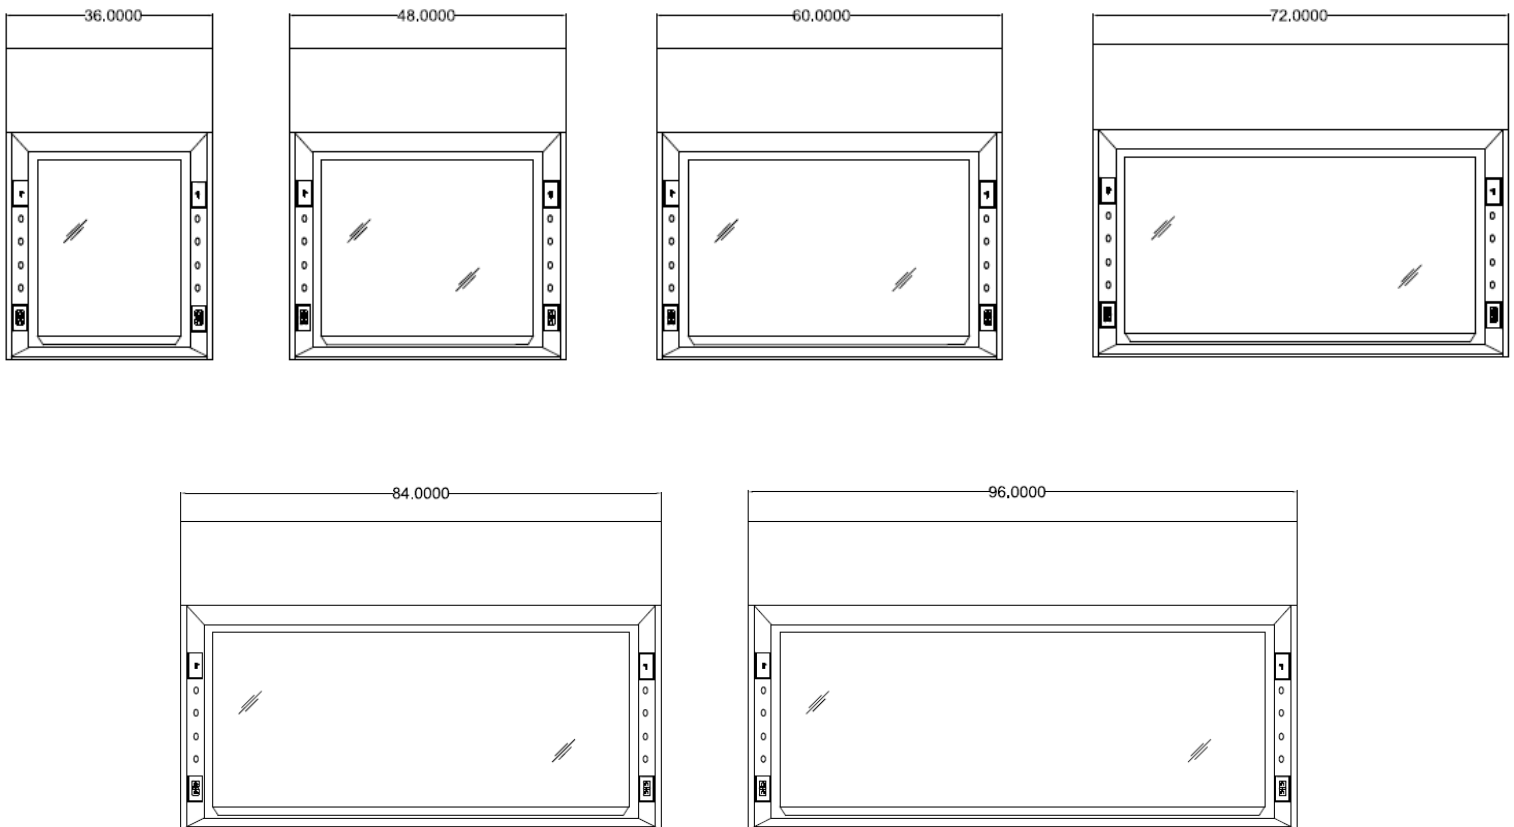

The Airguard Pro Series is offered in sizes ranging from 36" up to 96" and can be customized with increased depth or height to fit the specific application. Featuring the flush-wall design and recessed counter-weight, the hood can be positioned directly against any back wall of your lab helping maximize space savings.

PART NUMBER	DIMENSIONS			WORKSURFACE			HOOD OPENING		CFM @ 18"*	CFM @ 30"*	STATIC PRESSURE	HOOD WEIGHT
	W	H	D	W	H	D	W	H				
LA3654	36"	54"	33.5"	36"	1.25"	30"	28"	30"	350	583	.35"	381
LA4854	48"	54"	33.5"	48"	1.25"	30"	40"	30"	500	833	.35"	459
LA6054	60"	54"	33.5"	60"	1.25"	30"	52"	30"	650	1083	.35"	497
LA7254	72"	54"	33.5"	72"	1.25"	30"	64"	30"	800	1333	.35"	547
LA8454	84"	54"	33.5"	84"	1.25"	30"	76"	30"	950	1583	.35"	582
LA9654	96"	54"	33.5"	96"	1.25"	30"	88"	30"	1100	1833	.35"	616

*CFM calculated using 100 fpm

STANDARD COLOR OPTIONS (CUSTOM COLOR-MATCH AVAILABLE)