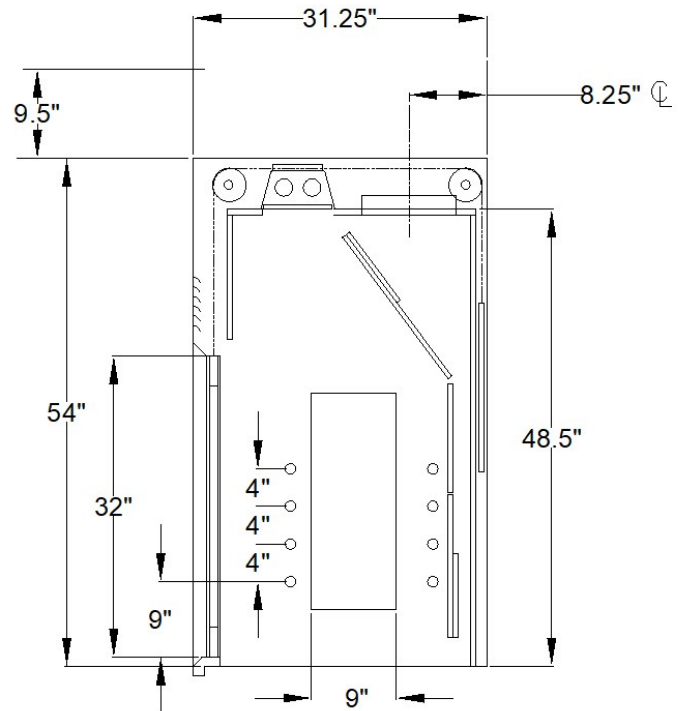

The AirGuard Pro Series benchtop fume hood is a perfect blend of performance and durability built with it's 16-gauge galvanized steel-pan construction, angled front post design and removable side panels. The bypass technology of the AirGuard Pro Series offers consistent laminar airflow across the face of the hood ensuring the safest work environment for it's users all the way down to 60 ft/min. The AirGuard Series - backed by the iQ Labs tradition of quality and the long list of standard features - makes it the ideal fume hood for you next laboratory project.

The Airguard Pro Series is offered in sizes ranging from 36" up to 96" and can be customized with increased depth or height to fit the specific application. Featuring the flush-wall design and recessed counter-weight, the hood can be positioned directly against any back wall of your lab helping maximize space savings.

PART NUMBER	DIMENSIONS			WORKSURFACE			HOOD OPENING		CFM @ 18"*	CFM @ 30"*	STATIC PRESSURE	HOOD WEIGHT
	W	H	D	W	H	D	W	H				
LA3654	36"	54"	33.5"	36"	1.25"	30"	28"	30"	350	583	.35"	381
LA4854	48"	54"	33.5"	48"	1.25"	30"	40"	30"	500	833	.35"	459
LA6054	60"	54"	33.5"	60"	1.25"	30"	52"	30"	650	1083	.35"	497
LA7254	72"	54"	33.5"	72"	1.25"	30"	64"	30"	800	1333	.35"	547
LA8454	84"	54"	33.5"	84"	1.25"	30"	76"	30"	950	1583	.35"	582
LA9654	96"	54"	33.5"	96"	1.25"	30"	88"	30"	1100	1833	.35"	616