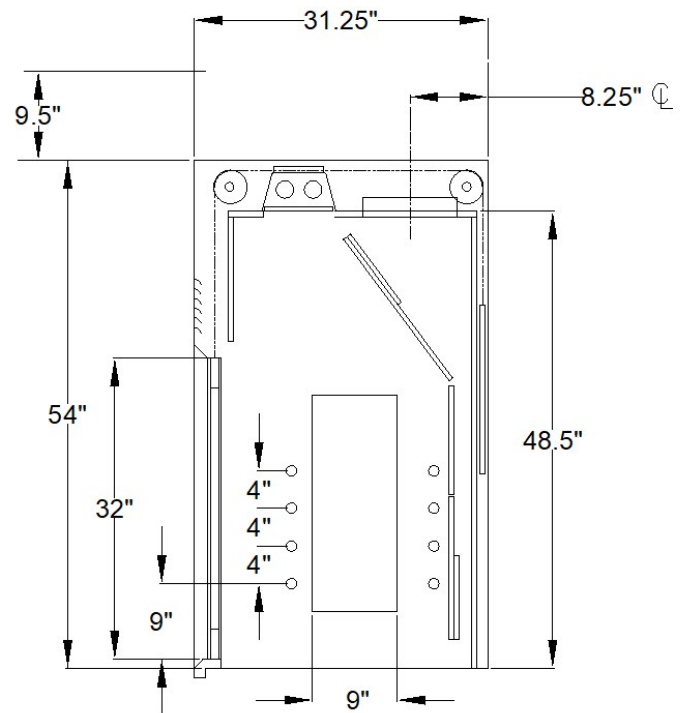

The AirGuard Pro Series benchtop fume hood is a perfect blend of performance and durability built with it's 16-gauge galvanized steel-pan construction, angled front post design and removable side panels. The bypass technology of the AirGuard Pro Series offers consistent laminar airflow across the face of the hood ensuring the safest work environment for it's users all the way down to 60 ft/min. The AirGuard Series - backed by the iQ Labs tradition of quality and the long list of standard features - makes it the ideal fume hood for you next laboratory project.

The LA Series is offered in sizes ranging from 36" up to 96" and can be customized with increased depth or height to fit the specific application. Featuring the flush-wall design and recessed counter-weight, the hood can be positioned directly against any back wall of your lab helping maximize space savings.

PART NUMBER	DIMENSIONS			WORKSURFACE			HOOD OPENING		CFM @ 18"*	CFM @ 30"*	STATIC PRESSURE	HOOD WEIGHT
	W	H	D	W	H	D	W	H				
LA3654	36"	54"	33.5"	36"	1.25"	30"	28"	30"	350	583	.35"	381
LA4854	48"	54"	33.5"	48"	1.25"	30"	40"	30"	500	833	.35"	459
LA6054	60"	54"	33.5"	60"	1.25"	30"	52"	30"	650	1083	.35"	497
LA7254	72"	54"	33.5"	72"	1.25"	30"	64"	30"	800	1333	.35"	547
LA8454	84"	54"	33.5"	84"	1.25"	30"	76"	30"	950	1583	.35"	582
LA9654	96"	54"	33.5"	96"	1.25"	30"	88"	30"	1100	1833	.35"	616