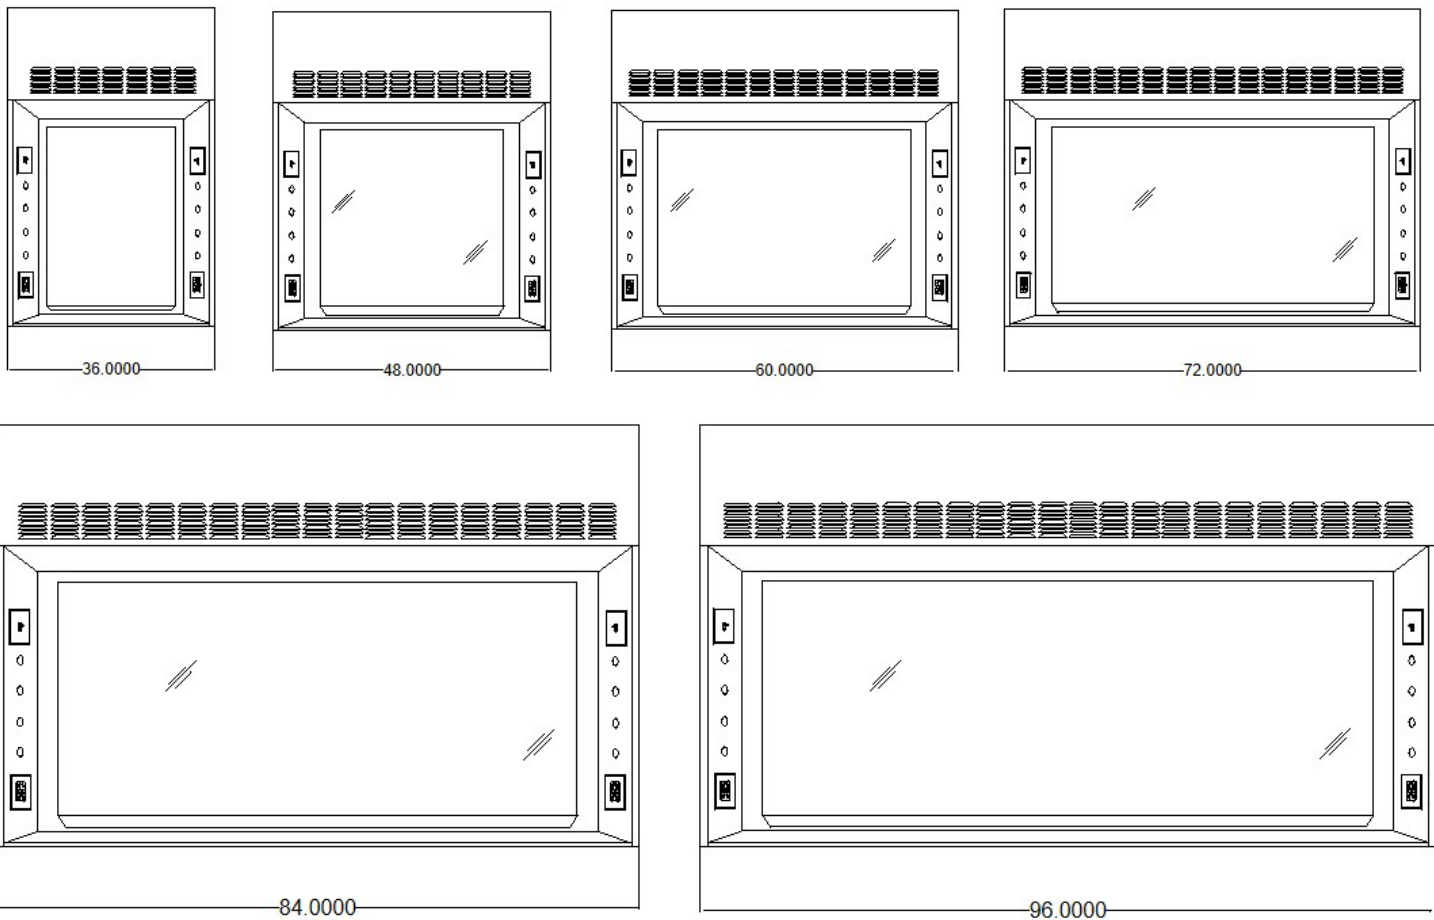

The LA Series is offered in sizes ranging from 36" up to 96" and can be customized with increased depth or height to fit the specific application. Featuring the flush-wall design and recessed counter-weight, the hood can be positioned directly against any back wall of your lab helping maximize space savings.

PART NUMBER	DIMENSIONS			WORKSURFACE			HOOD OPENING		CFM @ 18"*	CFM @ 30"*	STATIC PRESSURE	HOOD WEIGHT
	W	H	D	W	H	D	W	H				
LA3654	36"	54"	33.5"	36"	1.25"	30"	28"	30"	350	583	.35"	381
LA4854	48"	54"	33.5"	48"	1.25"	30"	40"	30"	500	833	.35"	459
LA6054	60"	54"	33.5"	60"	1.25"	30"	52"	30"	650	1083	.35"	497
LA7254	72"	54"	33.5"	72"	1.25"	30"	64"	30"	800	1333	.35"	547
LA8454	84"	54"	33.5"	84"	1.25"	30"	76"	30"	950	1583	.35"	582
LA9654	96"	54"	33.5"	96"	1.25"	30"	88"	30"	1100	1833	.35"	616

*CFM calculated using 100 fpm

STANDARD COLOR OPTIONS (CUSTOM COLOR-MATCH AVAILABLE)