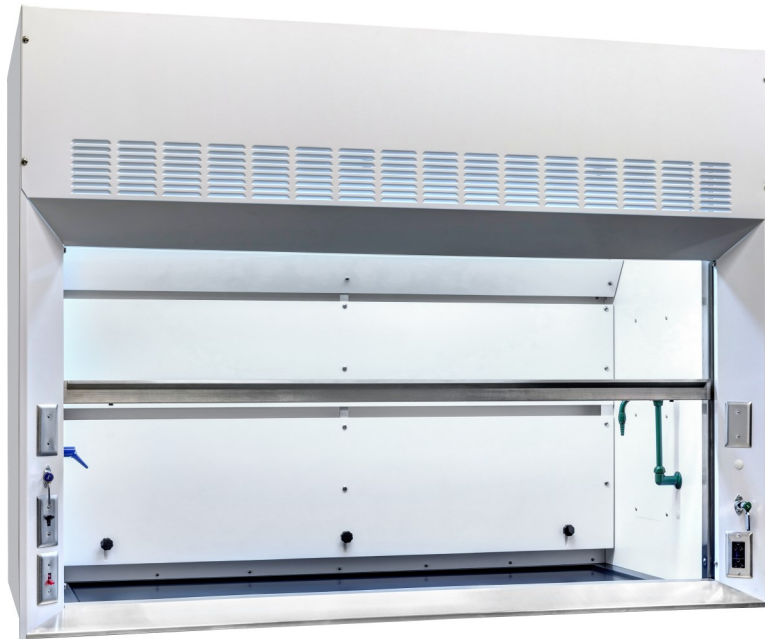

The AirGuard Pro Series benchtop fume hood is a perfect blend of performance and durability built with it's 16-gauge galvanized steel-pan construction, angled front post design and removable side panels. The bypass technology of the AirGuard Pro Series offers consistent laminar airflow across the face of the hood ensuring the safest work environment for it's users all the way down to 60 ft/min. The AirGuard Series - backed by the iQ Labs tradition of quality and the long list of standard features - makes it the ideal fume hood for you next laboratory project.

PERFORMANCE AND AFFORDABILITY - WITHOUT COMPROMISE

- 16g galvanized superstructure framework
- Stainless steel sash frame, airfoil and guides
- Angled posts for smooth airflow transition
- Three-piece baffle system with dampers
- LED lighting for improved visibility
- Chemical resistant poly resin liner
- Chemical resistant powder coat finish
- Removable side panels
- ASHRAE-110 tested and approved
- Available for Quick-Ship (2 week lead time)

The LA Series is offered in sizes ranging from 36" up to 96" and can be customized with increased depth or height to fit the specific application. Featuring the flush-wall design and recessed counter-weight, the hood can be positioned directly against any back wall of your lab helping maximize space savings.