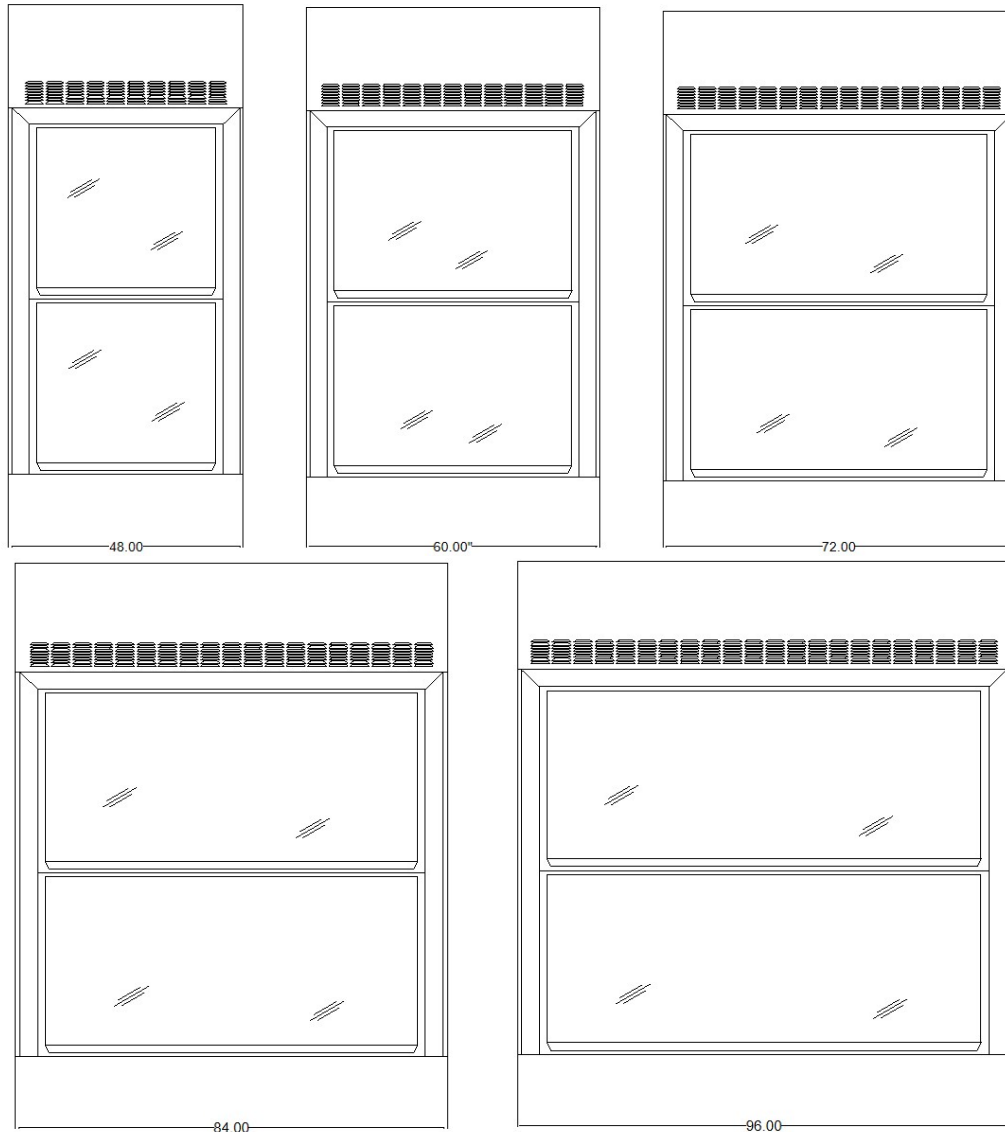

Below are the standard floor-mounted hood sizes. Custom sizes to fit specific applications are available. Please contact us directly to determine the best fit for your project and to get specific dimensioning and CFM specifications.

PART NUMBER	DIMENSIONS			INT. WORKING AREA			HOOD OPENING		CFM @ 18"*	CFM @ 32"*	HOOD WEIGHT
	W	H	D	W	H	D	W	H			
LAWI4896	48"	96"	37.5"	39.5"	69"	24.25"	39.5"	72"	493	877	925
LAWI6096	60"	96"	37.5"	51.5"	69"	24.25"	51.5"	72"	643	1144	1125
LAWI7296	72"	96"	37.5"	63.5"	69"	24.25"	63.5"	72"	793	1411	1325
LAWI8496	84"	96"	37.5"	75.5"	69"	24.25"	75.5"	72"	943	1633	1725
LAWI9696	96"	96"	37.5"	87.5"	69"	24.25"	87.5"	72"	1093	1944	1930

*CFM calculated using 100 fpm

STANDARD COLOR OPTIONS (CUSTOM COLOR-MATCH AVAILABLE)