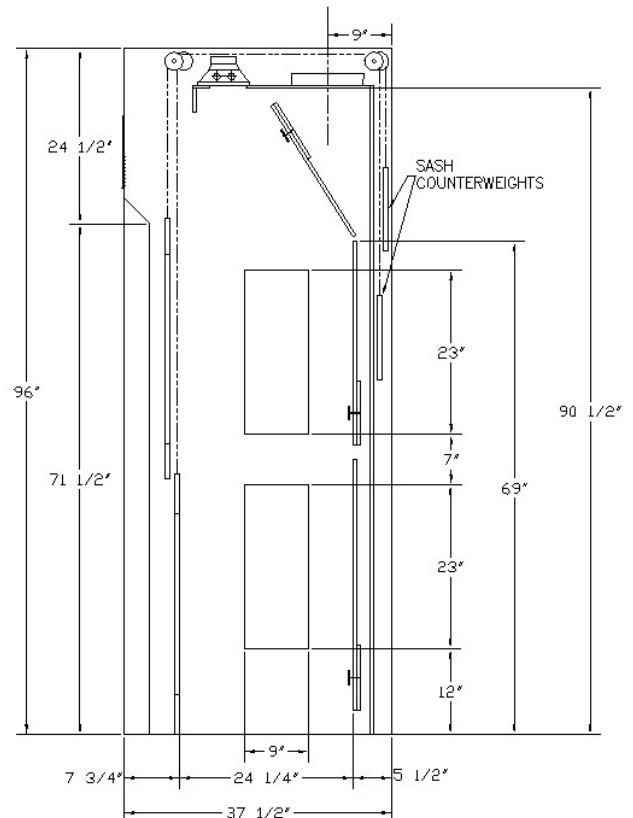

The iQ Labs Floor-Mounted Series walk-in fume hood is offered in a variety of widths, depths and heights and is designed to be easily customized to fit the customers specific application. With the ability to add pass-thru openings in the side walls, stainless steel access doors, and either angled or flat front posts, the Floor-Mounted Series provides you with the versatility, durability and quality you also find in our benchtop models. With the easy to remove front panel, these hoods are perfect for chemical processes that require the need to move large pieces of a equipment in and out of the containment area.

PERFORMANCE AND AFFORDABILITY - WITHOUT COMPROMISE

- 16g cold-rolled steel superstructure
- Stainless steel sash frame and guides
- Angled posts for smooth airflow transition
- Three-piece baffle system with dampers
- LED or explosion-proof lighting for improved visibility
- Chemical resistant poly resin liner
- Chemical resistant powder coat finish
- ASHRAE-110 tested and approved
- Fully customizable width, height and depth option

Below are the standard floor-mounted hood sizes. Custom sizes to fit specific applications are available. Please contact us directly to determine the best fit for your project and to get specific dimensioning and CFM specifications.

PART NUMBER	DIMENSIONS			INT. WORKING AREA			HOOD OPENING		CFM @ 18"*	CFM @ 32"*	HOOD WEIGHT
	W	H	D	W	H	D	W	H			
LAWI4896	48"	96"	37.5"	39.5"	69"	24.25"	39.5"	72"	493	877	925
LAWI6096	60"	96"	37.5"	51.5"	69"	24.25"	51.5"	72"	643	1144	1125
LAWI7296	72"	96"	37.5"	63.5"	69"	24.25"	63.5"	72"	793	1411	1325
LAWI8496	84"	96"	37.5"	75.5"	69"	24.25"	75.5"	72"	943	1633	1725
LAWI9696	96"	96"	37.5"	87.5"	69"	24.25"	87.5"	72"	1093	1944	1930