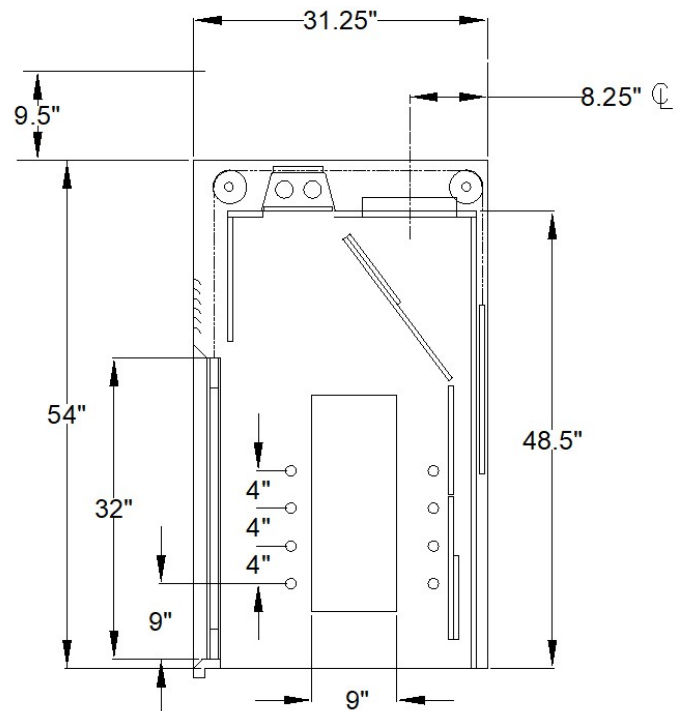

The LA Series benchtop fume hood is a perfect blend of performance and durability built with it's 16-gauge galvanized steel-pan construction, angled front post design and removable side panels. The bypass technology of the LA Series offers consistent laminar airflow across the face of the hood ensuring the safest work environment for it's users all the way down to 60 ft/min. The LA Series - backed by the iQ Labs tradition of quality and the long list of standard features - makes it the ideal fume hood for you next laboratory project.

The LA Series is offered in sizes ranging from 36" up to 96" and can be customized with increased depth or height to fit the specific application. Featuring the flush-wall design and recessed counter-weight, the hood can be positioned directly against any back wall of your lab helping maximize space savings.

PART NUMBER	DIMENSIONS			WORKSURFACE			HOOD OPENING		CFM @ 18"*	CFM @ 30"*	HOOD WEIGHT
	W	H	D	W	H	D	W	H			
LA3654	36"	54"	33.5"	36"	1.25"	30"	28"	30"	350	583	381
LA4854	48"	54"	33.5"	48"	1.25"	30"	40"	30"	500	833	459
LA6054	60"	54"	33.5"	60"	1.25"	30"	52"	30"	650	1083	497
LA7254	72"	54"	33.5"	72"	1.25"	30"	64"	30"	800	1333	547
LA8454	84"	54"	33.5"	84"	1.25"	30"	76"	30"	950	1583	582
LA9654	96"	54"	33.5"	96"	1.25"	30"	88"	30"	1100	1833	616