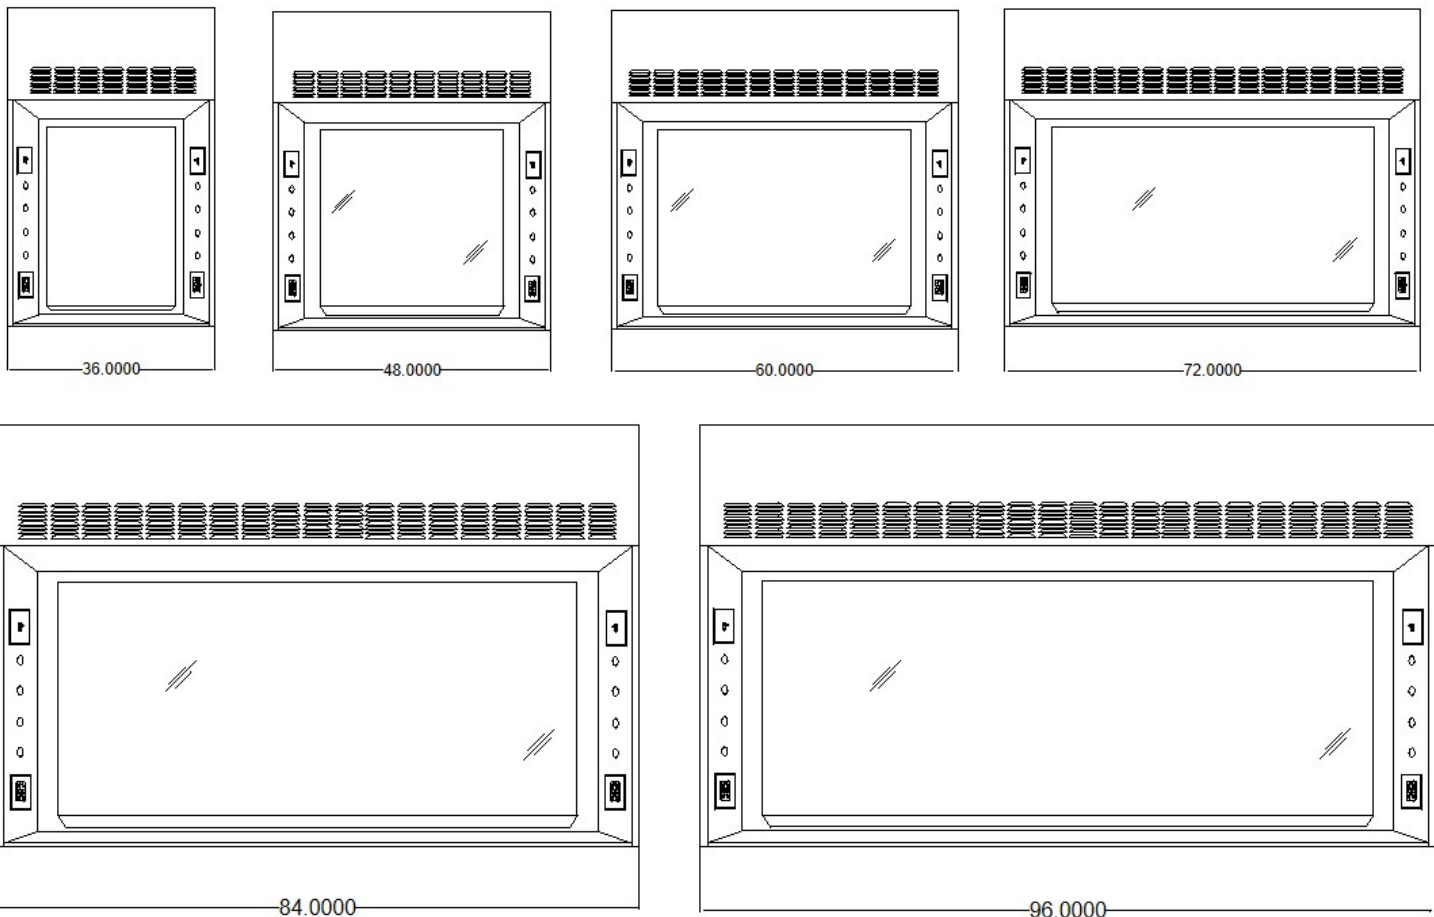

The LA Series is offered in sizes ranging from 36" up to 96" and can be customized with increased depth or height to fit the specific application. Featuring the flush-wall design and recessed counter-weight, the hood can be positioned directly against any back wall of your lab helping maximize space savings.

PART NUMBER	DIMENSIONS			WORKSURFACE			HOOD OPENING		CFM @ 18"*	CFM @ 30"*	HOOD WEIGHT
	W	H	D	W	H	D	W	H			
LA3654	36"	54"	33.5"	36"	1.25"	30"	28"	30"	350	583	381
LA4854	48"	54"	33.5"	48"	1.25"	30"	40"	30"	500	833	459
LA6054	60"	54"	33.5"	60"	1.25"	30"	52"	30"	650	1083	497
LA7254	72"	54"	33.5"	72"	1.25"	30"	64"	30"	800	1333	547
LA8454	84"	54"	33.5"	84"	1.25"	30"	76"	30"	950	1583	582
LA9654	96"	54"	33.5"	96"	1.25"	30"	88"	30"	1100	1833	616

*CFM calculated using 100 fpm

STANDARD COLOR OPTIONS (CUSTOM COLOR-MATCH AVAILABLE)