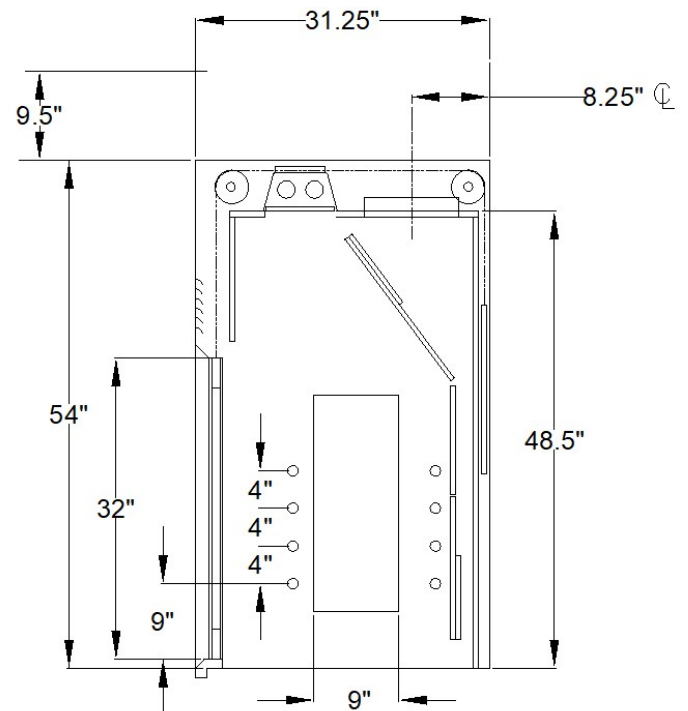

The LA Series benchtop fume hood is a perfect blend of performance and durability built with it's 16-gauge galvanized steel-pan construction, angled front post design and removable side panels. The bypass technology of the LA Series offers consistent laminar airflow across the face of the hood ensuring the safest work environment for it's users all the way down to 60 ft/min. The LA Series - backed by the iQ Labs tradition of quality and the long list of standard features - makes it the ideal fume hood for you next laboratory project.

The LA Series is offered in sizes ranging from 36" up to 96" and can be customized with increased depth or height to fit the specific application. Featuring the flush-wall design and recessed counter-weight, the hood can be positioned directly against any back wall of your lab helping maximize space savings.

PART NUMBER	DIMENSIONS			WORKSURFACE			HOOD OPENING		CFM @ 18"*	CFM @ 30"*	HOOD WEIGHT
	W	H	D	W	H	D	W	H			
LA3654	36"	54"	33.5"	36"	1.25"	30"	28"	30"	350	583	381
LA4854	48"	54"	33.5"	48"	1.25"	30"	40"	30"	500	833	459
LA6054	60"	54"	33.5"	60"	1.25"	30"	52"	30"	650	1083	497
LA7254	72"	54"	33.5"	72"	1.25"	30"	64"	30"	800	1333	547
LA8454	84"	54"	33.5"	84"	1.25"	30"	76"	30"	950	1583	582
LA9654	96"	54"	33.5"	96"	1.25"	30"	88"	30"	1100	1833	616