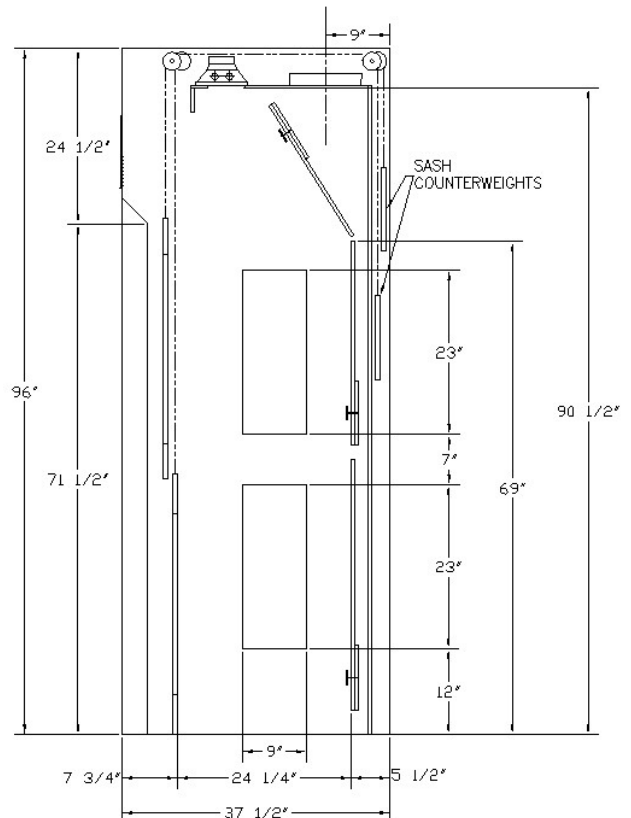

The iQ Labs Floor-Mounted Series walk-in fume hood is offered in a variety of widths, depths and heights and is designed to be easily customized to fit the customers specific application. With the ability to add pass-thru openings in the side walls, stainless steel access doors, and either angled or flat front posts, the Floor-Mounted Series provides you with the versatility, durability and quality you also find in our benchtop models. With the easy to remove front panel, these hoods are perfect for chemical processes that require the need to move large pieces of a equipment in and out of the containment area.

PERFORMANCE AND AFFORDABILITY - WITHOUT COMPROMISE

- 16g cold-rolled steel superstructure
- Stainless steel sash frame and guides
- Angled posts for smooth airflow transition
- Three-piece baffle system with dampers
- LED (or explosion-proof) lighting for improved visibility
- Chemical resistant poly resin liner
- Chemical resistant powder coat finish
- ASHRAE-110 tested and approved
- Fully customizable width, height and depth option

Below are the standard floor-mounted hood sizes. Custom sizes to fit specific applications are available. Please contact us directly to determine the best fit for your project and to get specific dimensioning and CFM specifications.

PART NUMBER	DIMENSIONS			INT. WORKING AREA			HOOD OPENING		CFM @ 18"*	CFM @ 32"*	HOOD WEIGHT
	W	H	D	W	H	D	W	H			
LAWI4896	48"	96"	37.5"	39.5"	69"	24.25"	39.5"	72"	493	877	925
LAWI6096	60"	96"	37.5"	51.5"	69"	24.25"	51.5"	72"	643	1144	1125
LAWI7296	72"	96"	37.5"	63.5"	69"	24.25"	63.5"	72"	793	1411	1325
LAWI8496	84"	96"	37.5"	75.5"	69"	24.25"	75.5"	72"	943	1633	1725
LAWI9696	96"	96"	37.5"	87.5"	69"	24.25"	87.5"	72"	1093	1944	1930